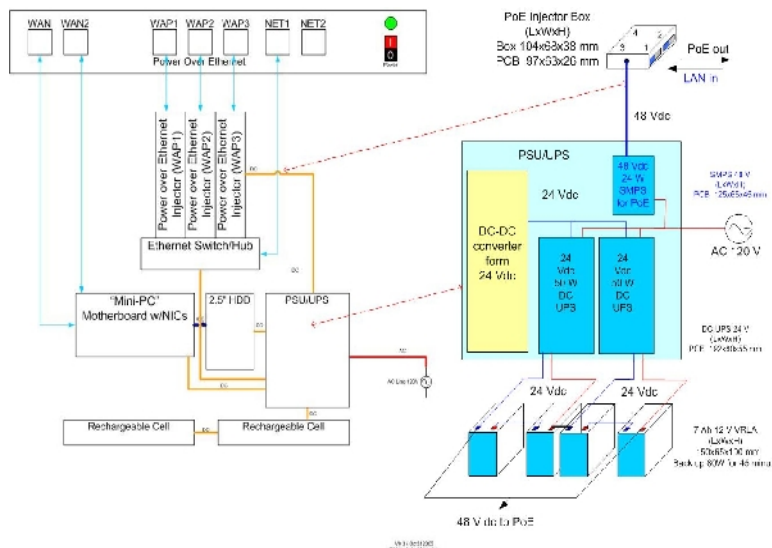

*NorhTec can custom design complete **WallServers** that are energy efficient, cost effective, fanless and reliable. **WallServers** are ideal for factories, retail stores, structured homes and office buildings.*

Diagram of battery backed up WallServer with integrated Power over Ethernet